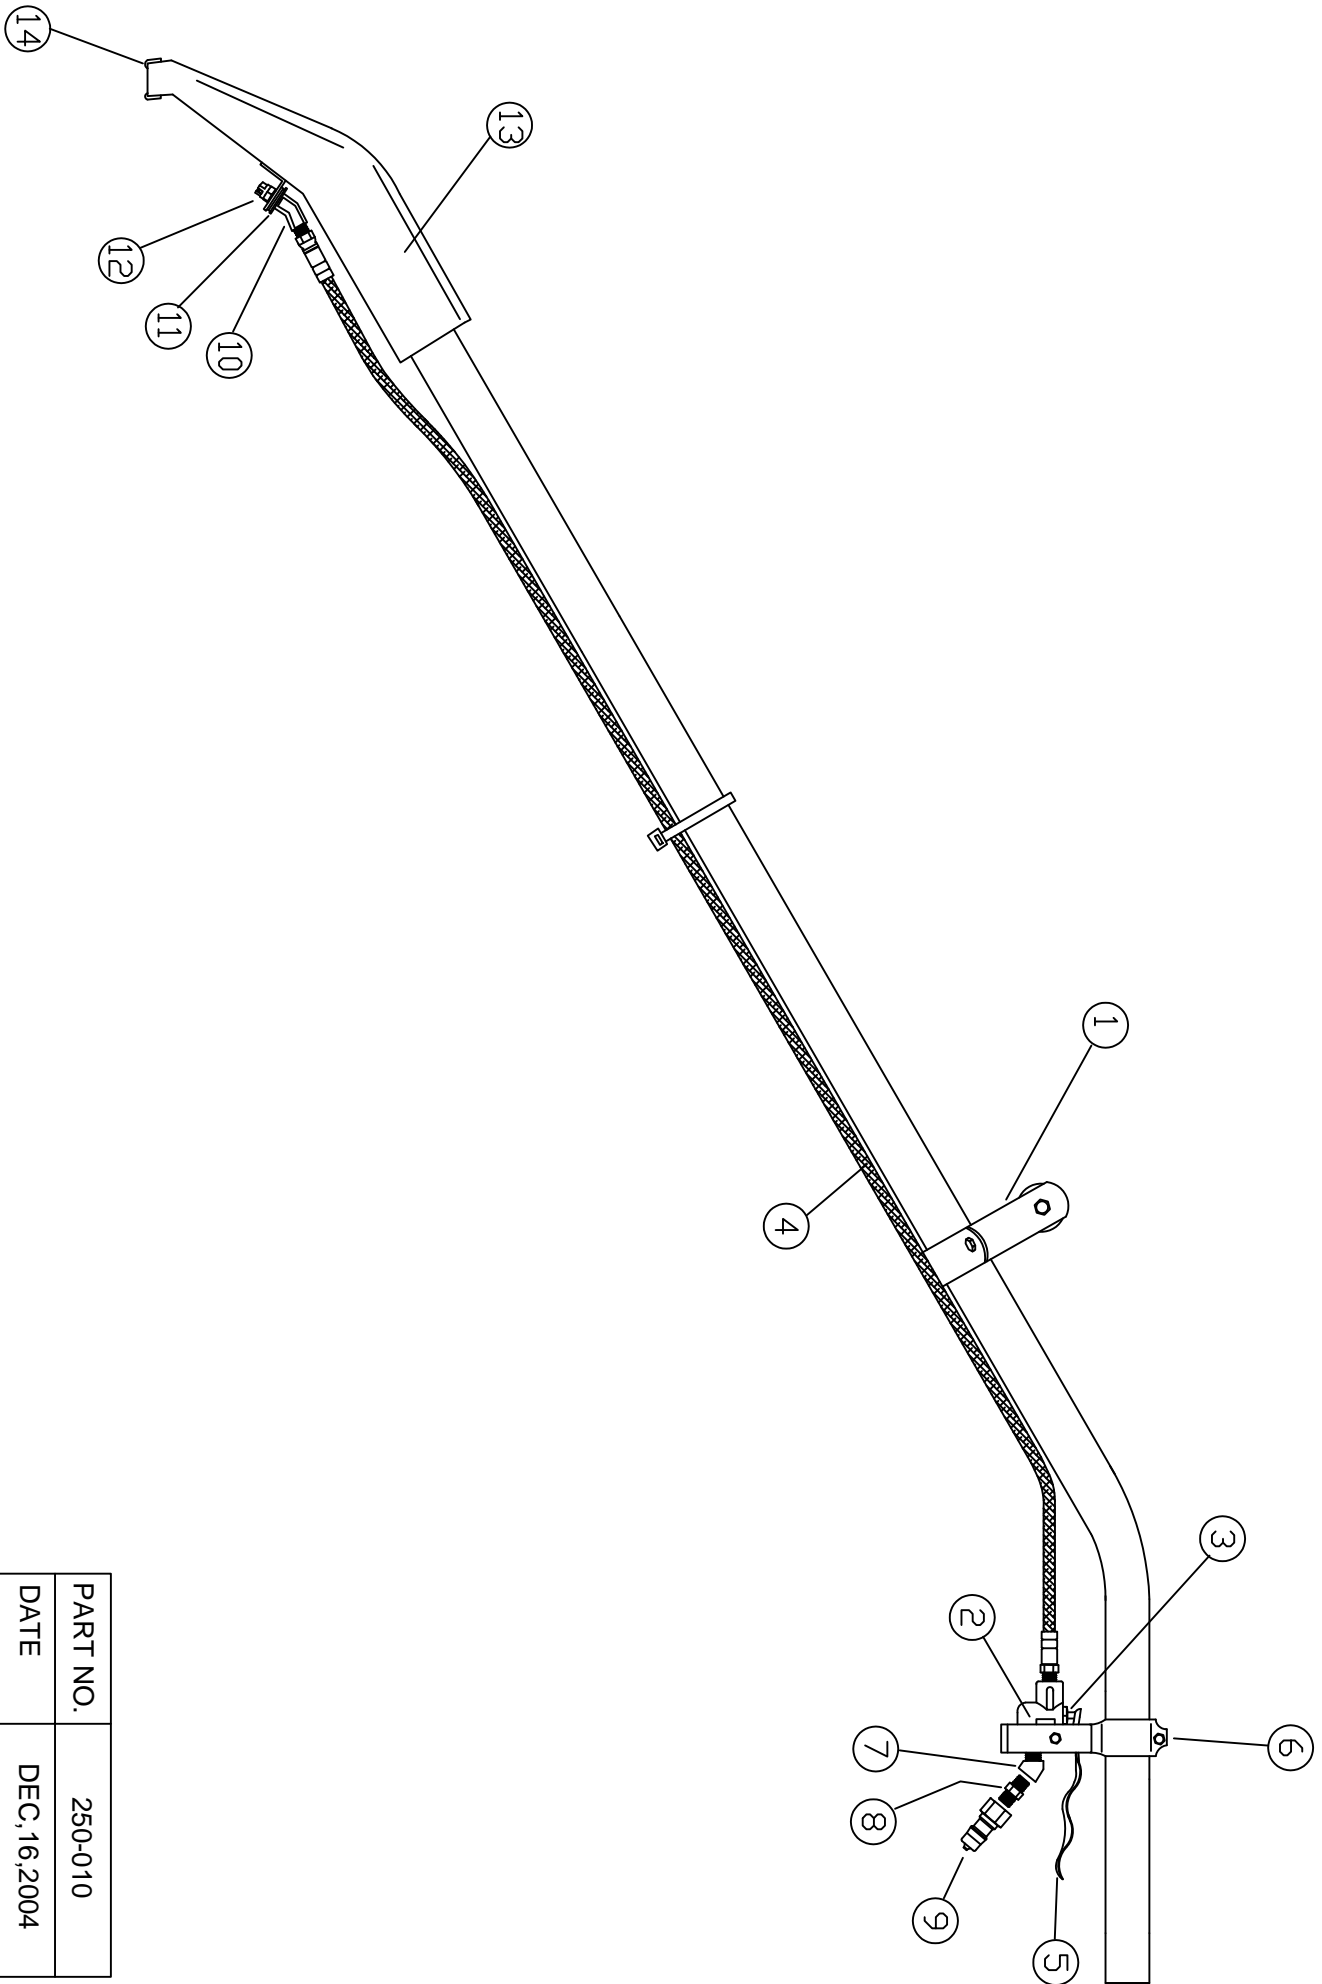

# LP SINGLE JET ALUMINUM HEAD WAND (250-010)

PART NO.	250-010
DATE	DEC, 16, 2004
VERSION	01

## LOW PRESSURE SINGLE JET WAND ALUMINUM HEAD (250-010)

REF	PART NO.	DESCRIPTION	NOTES:
1	435-030	D Handle	
2	535-050	Valve ASSY	
3	538-005	Repair Kit	
4	263-120	Hose ASSY	
5	566-050	Valve Trigger	
6	538-205	Valve Hanger	
7	555-184	Elbow 45, Street 1/4"	
8	555-272	Hex Nipple, 1/4"	
9	580-015	Q.C 1/4" Male (Closed)	
10	555-178	30 DEG Street Elbow	
11	538-322	Spacer, Jet ABS	
12	561-120	Vee Jet 1/4" 11006	
13	538-430	Aluminum Head only	
14	552-020	Wand Glides	