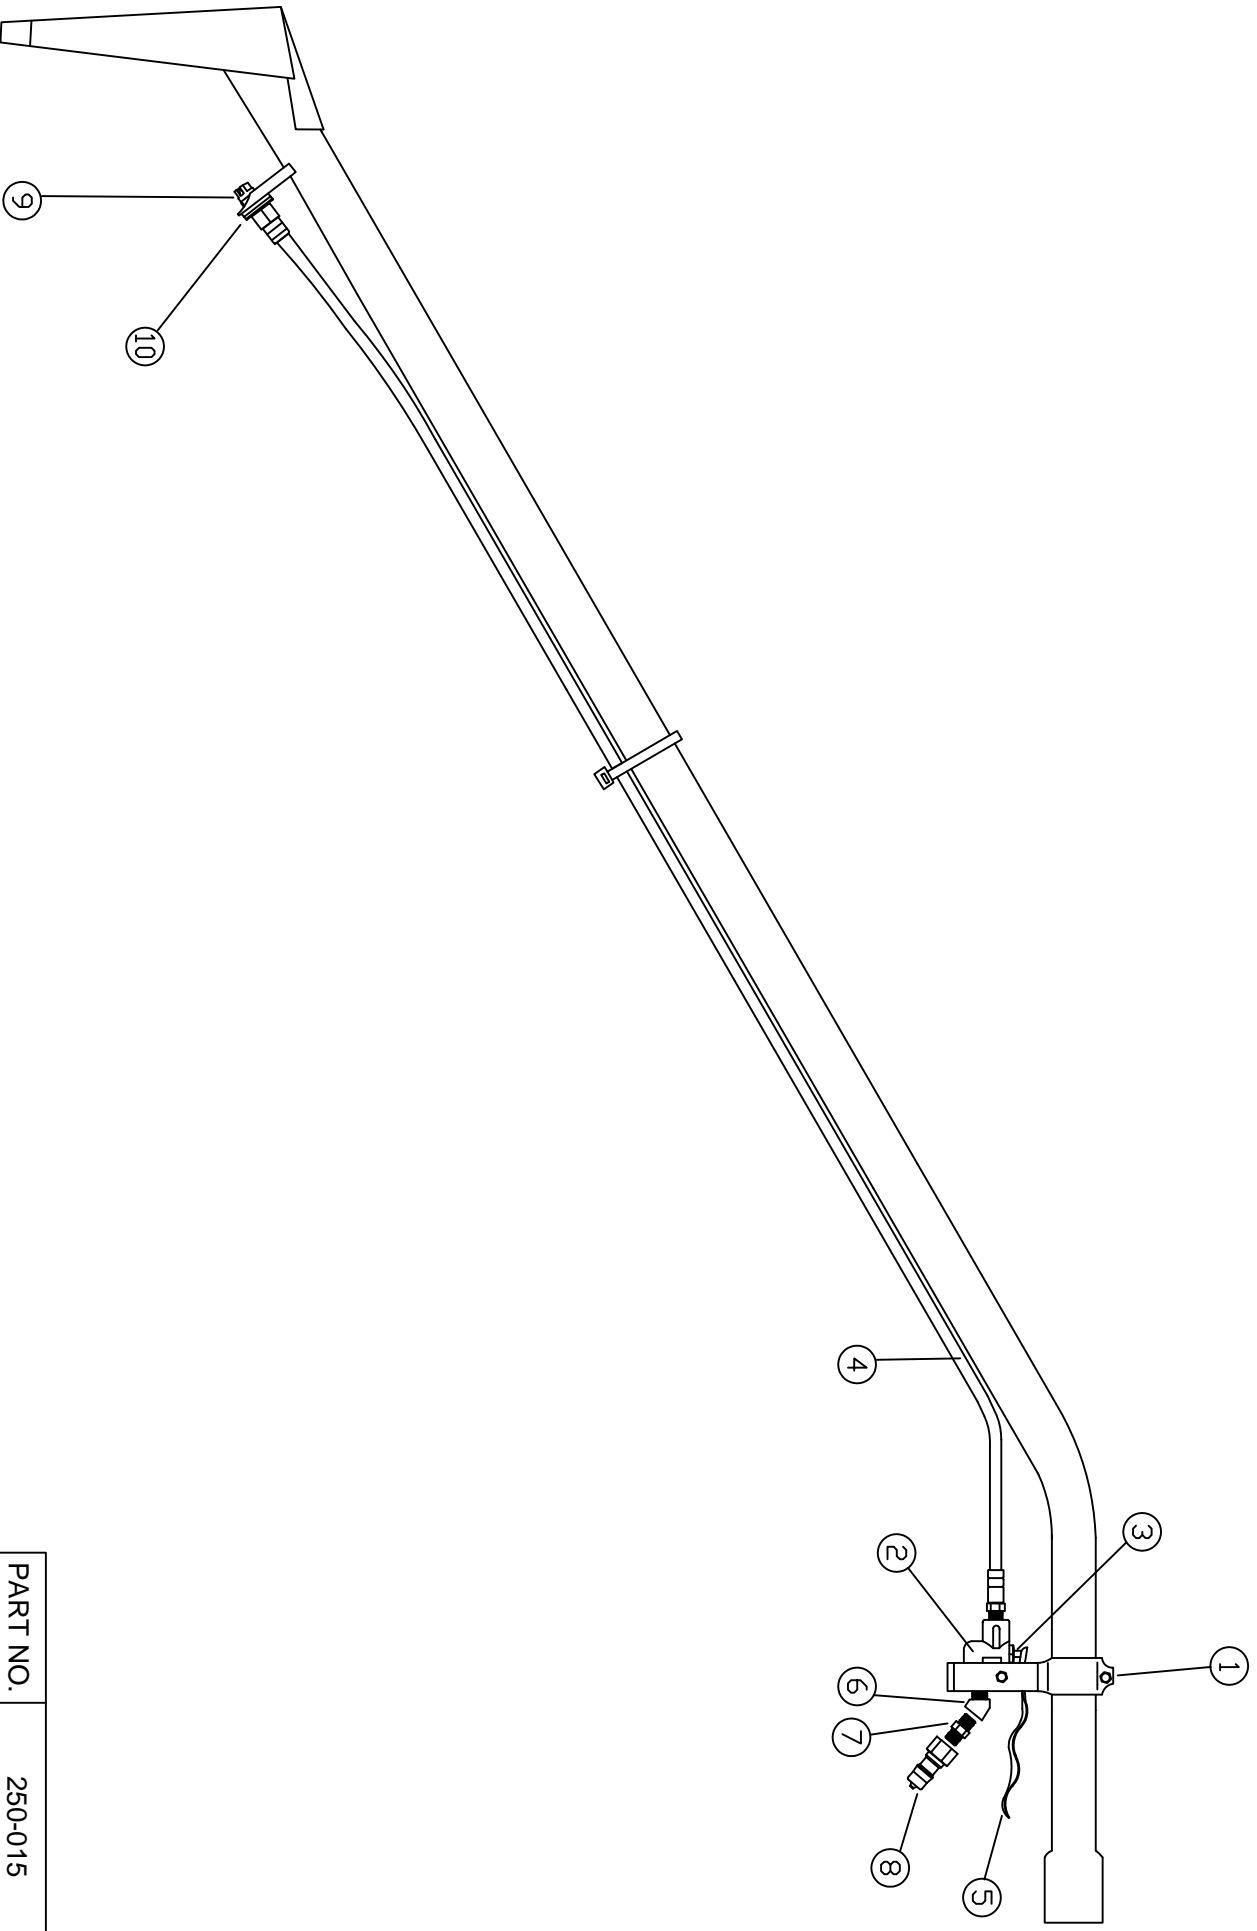

**1 1/4 S/S LP SINGLE JET WAND
(250-015)**

| | |
|----------|-------------|
| PART NO. | 250-015 |
| DATE | DEC,20,2004 |
| VERSION | 01 |

**1 1/4 LP SINGLE JET WAND
(250-015)**

| REF | PART NO. | DESCRIPTION | NOTES: |
|-----|----------|------------------------|--------|
| 1 | 538-200 | Valve Hanger | |
| 2 | 535-050 | Valve ASSY | |
| 3 | 538-005 | Repair Kit | |
| 4 | 263-120 | Hose ASSY | |
| 5 | 566-050 | Valve Trigger | |
| 6 | 555-184 | Elbow 45, Street 1/4" | |
| 7 | 555-272 | Hex Nipple, 1/4" | |
| 8 | 580-015 | Q.C 1/4" Male (Closed) | |
| 9 | 561-075 | Vee Jet 9508 | |
| 10 | 538-322 | Spacer, Jet ABS | |