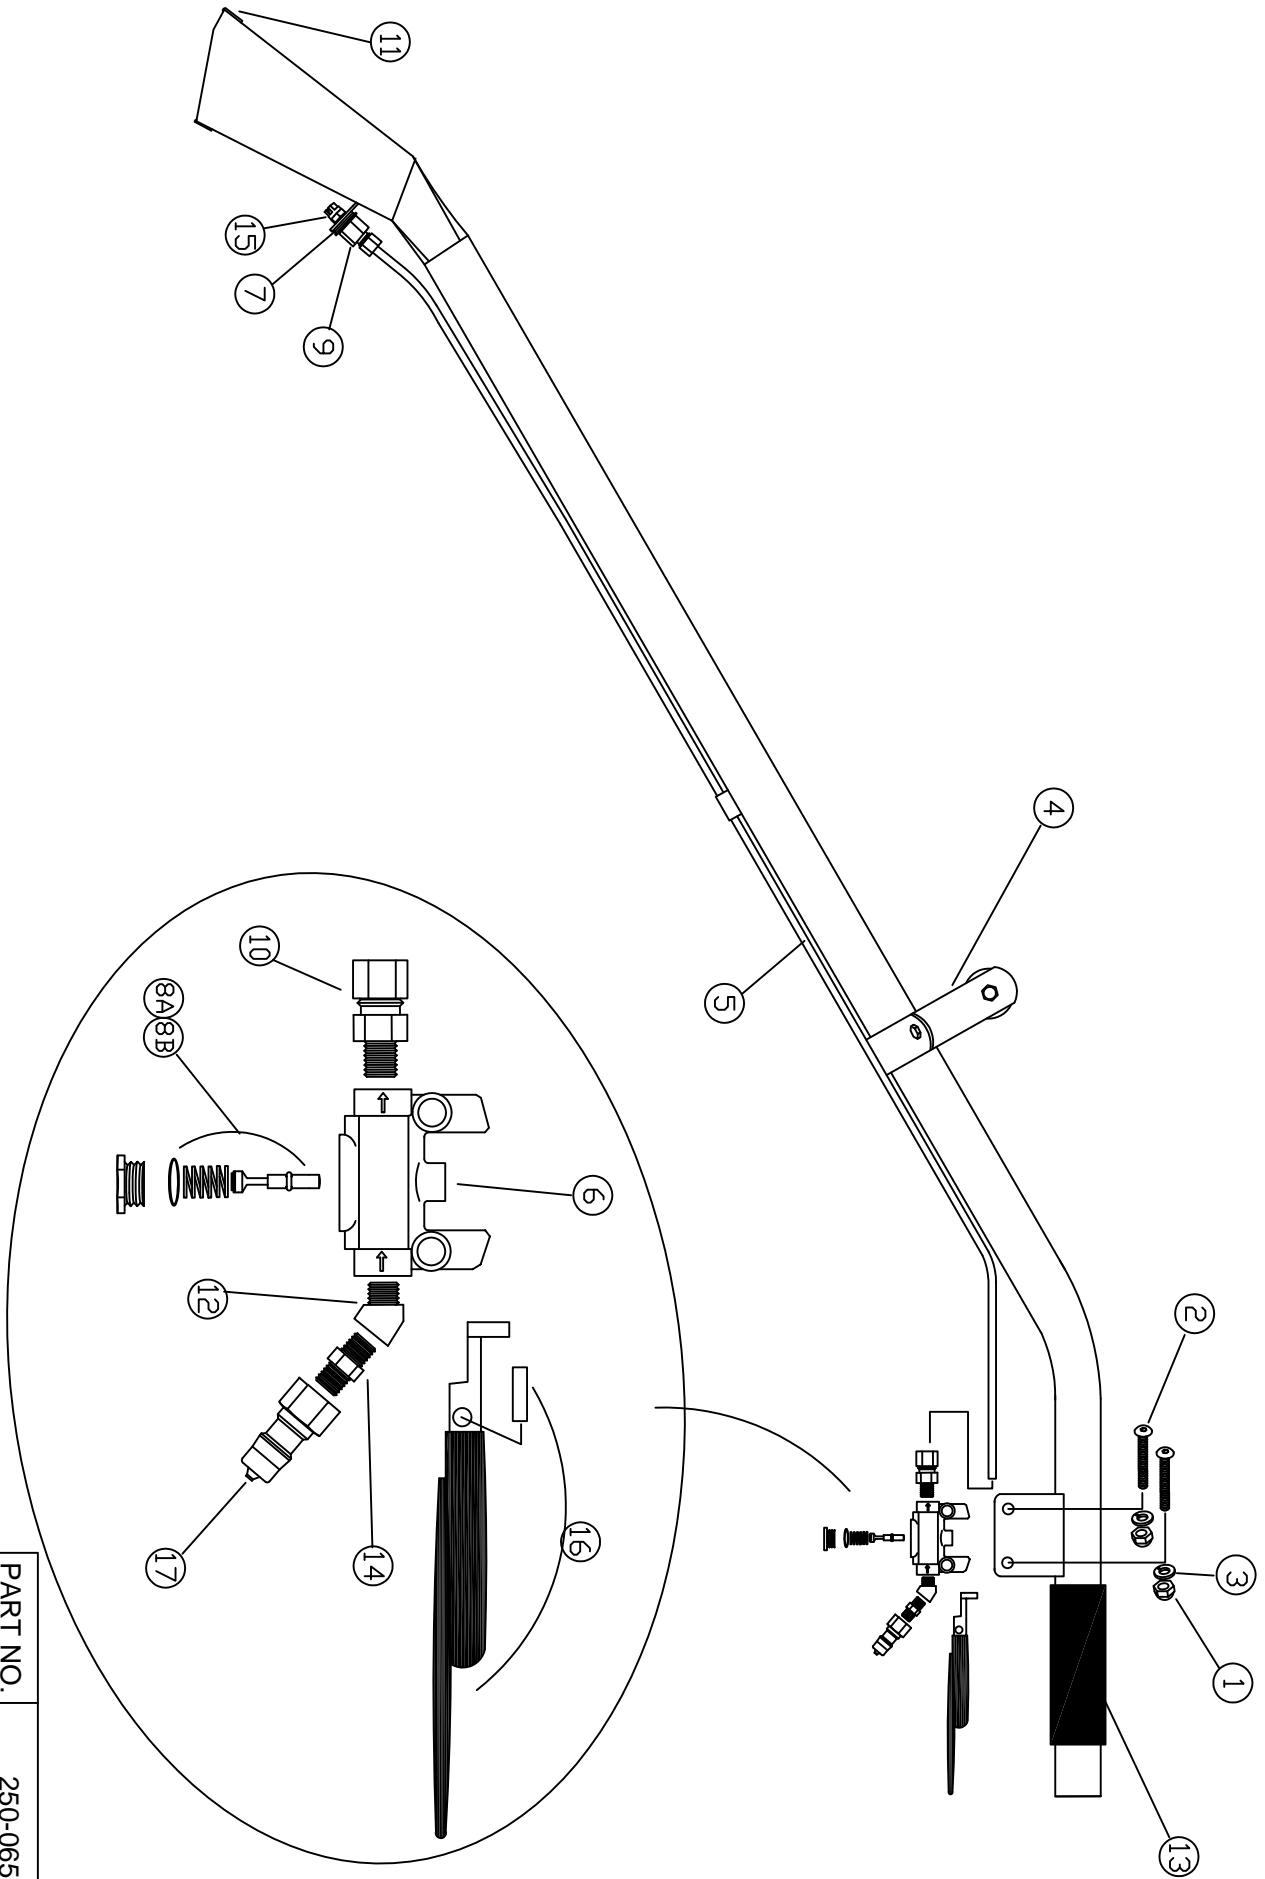

1 1/2 TM S/S SINGLE JET WAND (250-065)

PART NO.	250-065
DATE	NOV,24,2004
VERSION	01

CLEANCO SINGLE JET WAND (250-065)

REF	PART NO.	DESCRIPTION	NOTES:
1	400-210	Acorn nut, 1/4 x 20 Zinc	
2	410-015	MS, 1/4 x 1 3/4 RH Rob Zinc	
3	415-020	LW, 1/4 Zinc	
4	435-030	D Handle	
5	480-200	Tubing, 1/4 O.D S.S	
6	535-020	Valve, Para Plate	
7	538-322	Spacer, Jet (ABS)	
8A	539-005	Repair Kit	
8B	539-010	Seal Kit	
9	555-912	1/4 FPT x 1/4 Compression Fitting	
10	555-108	Comp Fitting 1/4 x 1/4 MPT	
11	552-025	Wand Glides	
12	555-184	Elbow 45, Street 1/4"	
13	553-200	Vinyl Grip 1 1/2" x 6" Black	
14	555-272	Hex Nipple, 1/4"	
15	561-110	Vee Jet 11003	
16	566-032	Trigger, Paraplate	
17	580-015	Q.C 1/4" Male (Closed)	