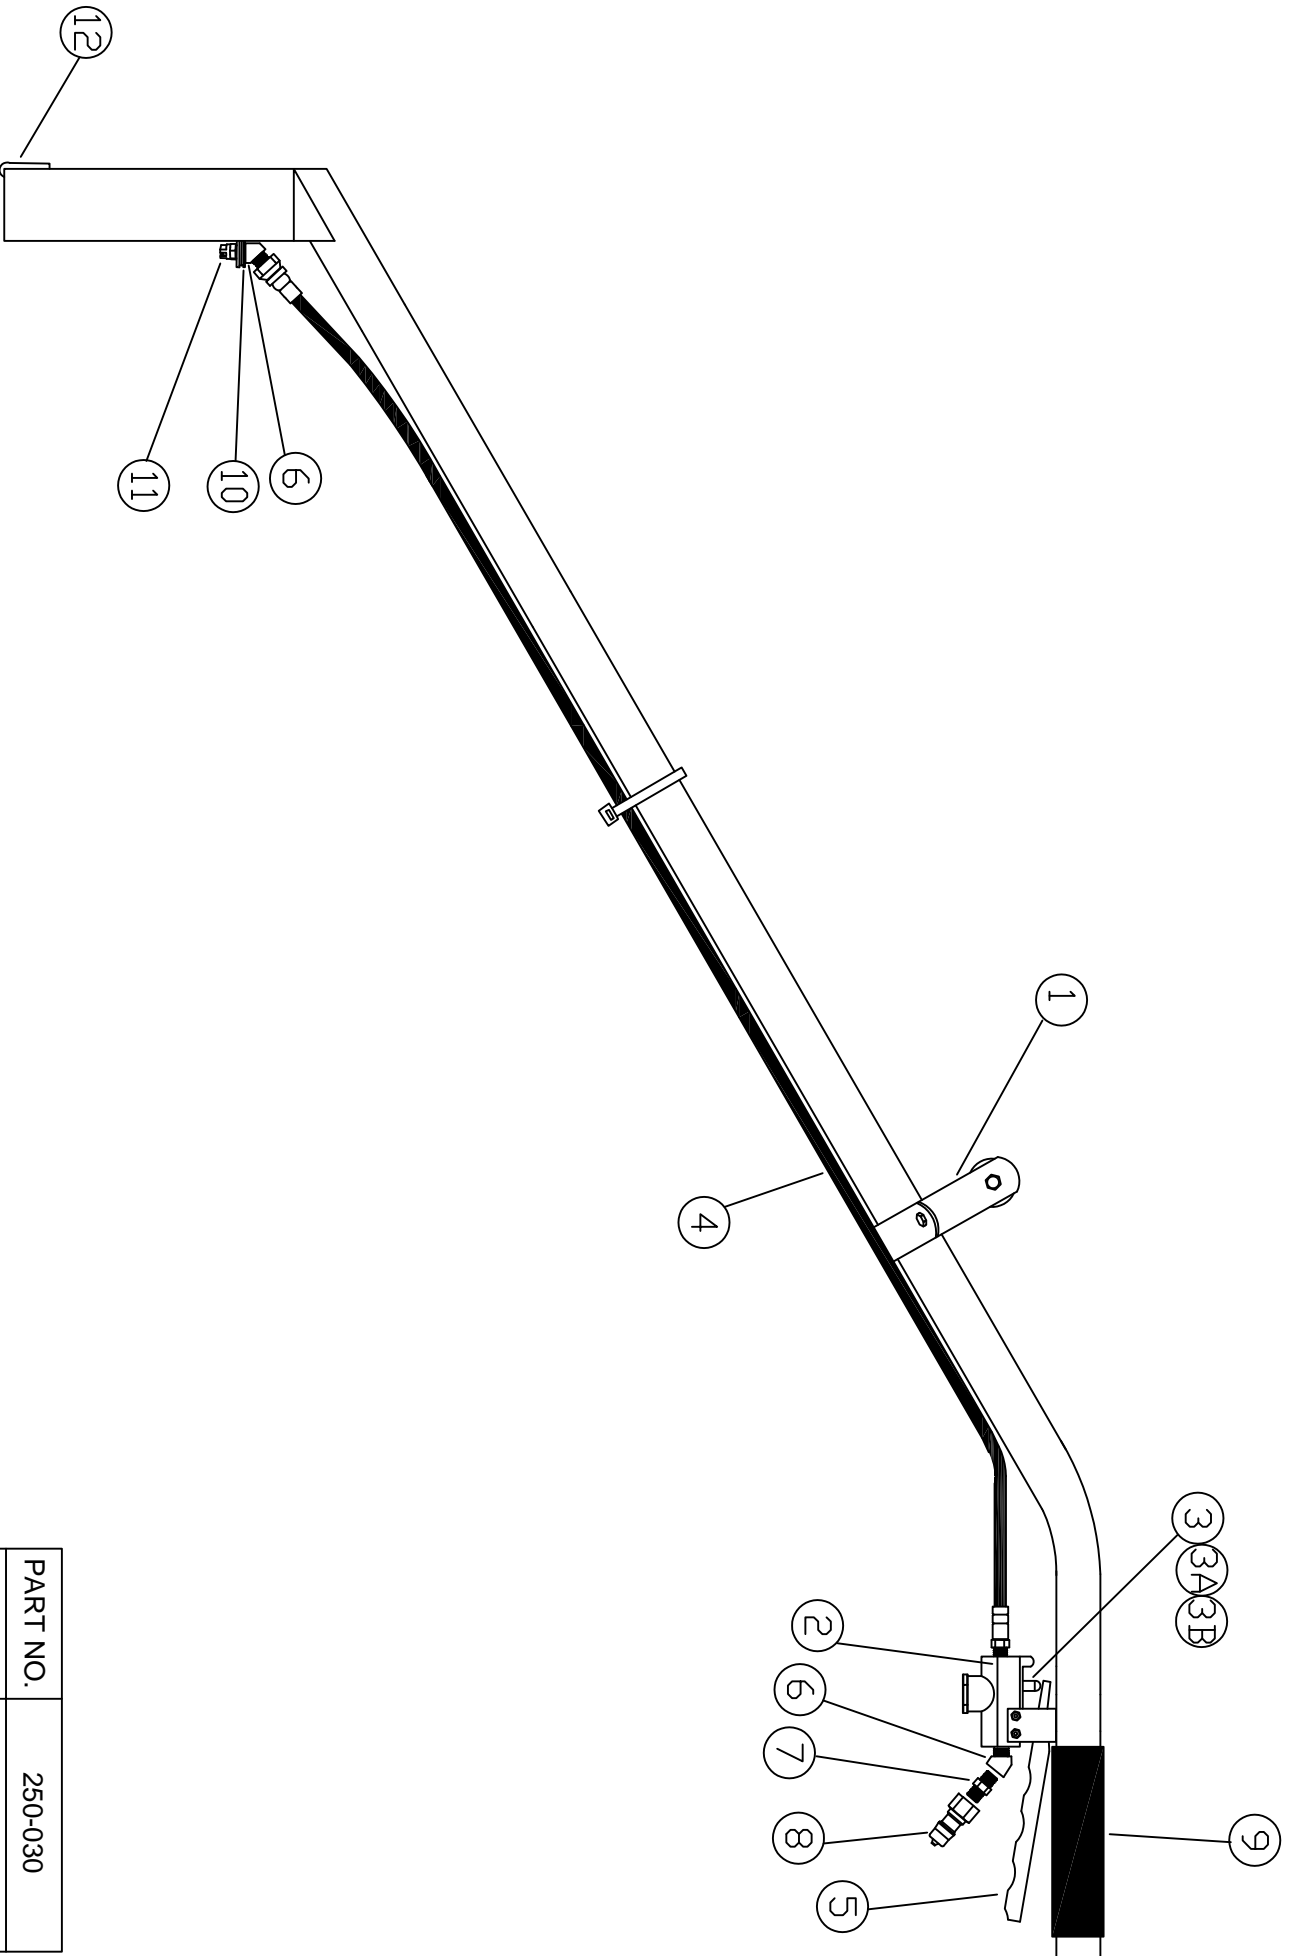

1 1/2 S/S HIGH PRESSURE SINGLE JET WAND (250-030)

PART NO.	250-030
DATE	DEC, 16, 2004
VERSION	01

HIGH PRESSURE SINGLE JET WAND (250-030)

REF	PART NO.	DESCRIPTION	NOTES:
1	435-030	D Handle	
2	535-115	Valve ASSY	
3	538-110	Repair Kit (Seal Kit, Stem, Nut)	
3A	538-105	Repair Kit (Seal Kit, Stem)	
3B	538-100	Repair Kit (Seal Kit)	
4	263-115	Hose ASSY	
5	566-015	Valve Trigger	
6	555-184	Elbow 45, Street 1/4"	
7	555-272	Hex Nipple, 1/4"	
8	580-015	Q.C 1/4" Male (Closed)	
9	553-200	Vinyl Grip 1 1/2" x 6" Black	
10	538-322	Spacer, Jet ABS	
11	561-120	Vee Jet 1/4" 11003	
12	552-030	Wand Glides	