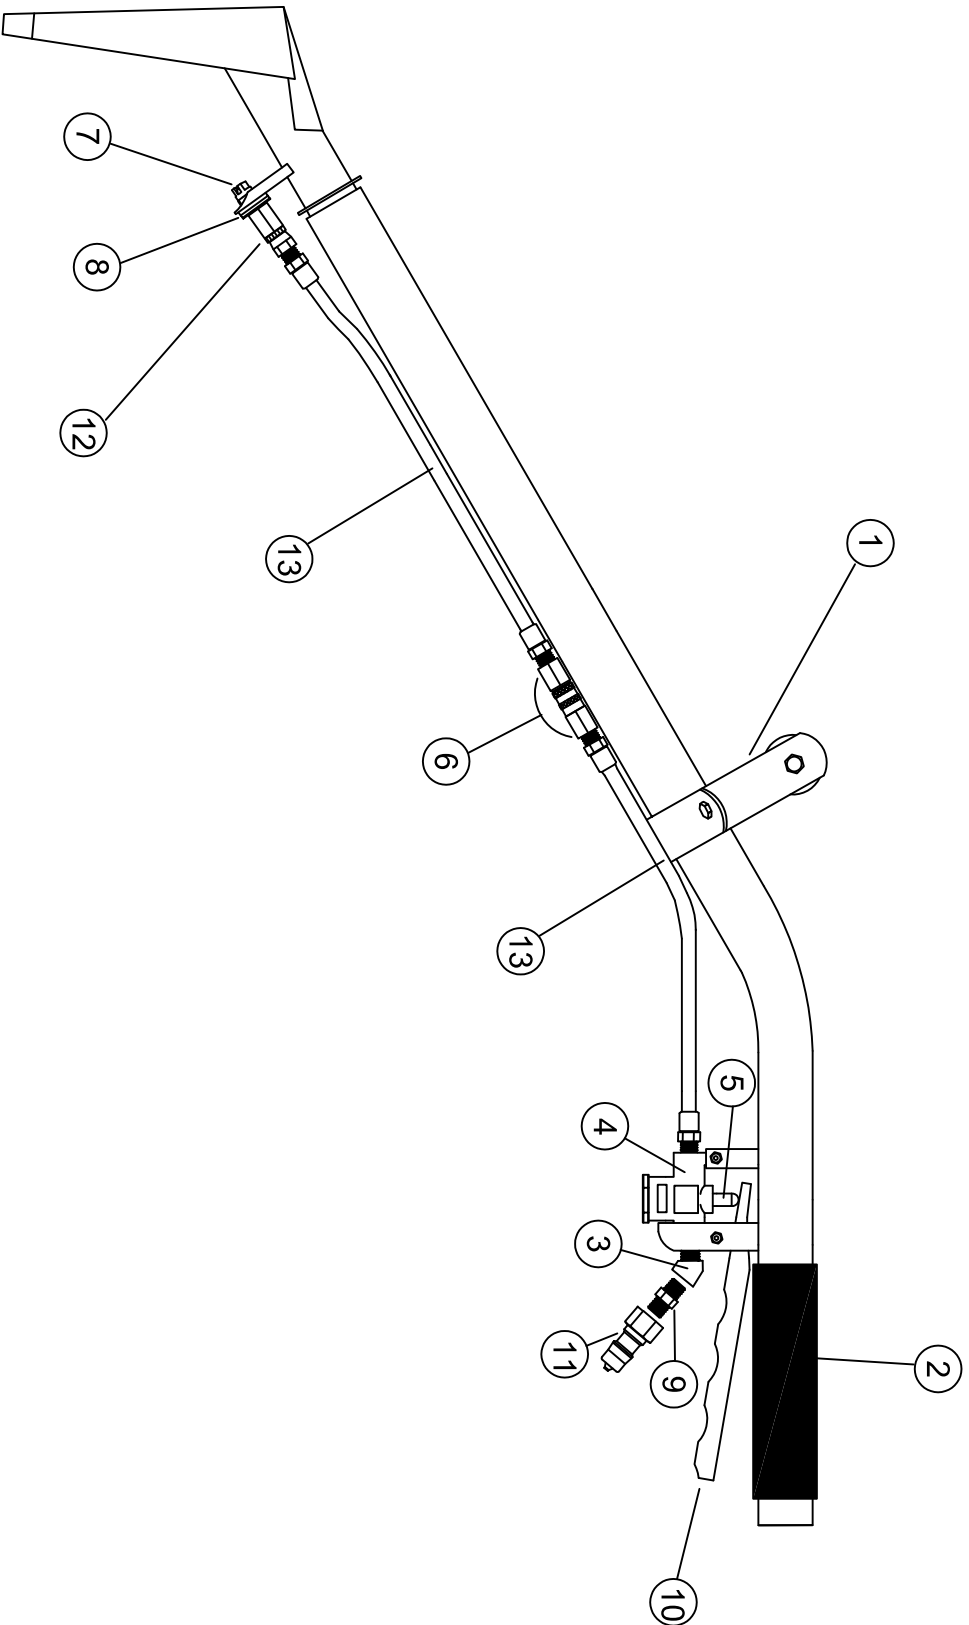

# 40" S/S STAIR TOOL SWIVEL HEAD (255-110)

PART NO.	255-110
DATE	MAR, 23, 2005
VERSION	01

## STAIR TOOL SWIVEL HEAD 40" (255-110)

REF	PART NO.	DESCRIPTION	NOTES:
1	435-030	D Handle	
2	553-200	Vinyl Grip 1 1/2" x 6" Black	
3	555-184	Elbow 45, Street 1/4"	
4	535-110	Valve ASSY	
5	538-015	Valve Repair Kit	
6	580-117	QC 1/8 Male & Female (Close)	
7	561-075	9508 Vee Jet	
8	538-322	Spacer, Jet (538-322)	
9	555-272	Hex Nipple 1/4	
10	566-015	Handle Cast Alum	
11	580-015	Q.C 1/4 Male (close)	
12	582-079	Swivel, 1/4 FM x 1/4 FM	
13	263-116	Wand Hose ASSY ( 9 3/4" )	