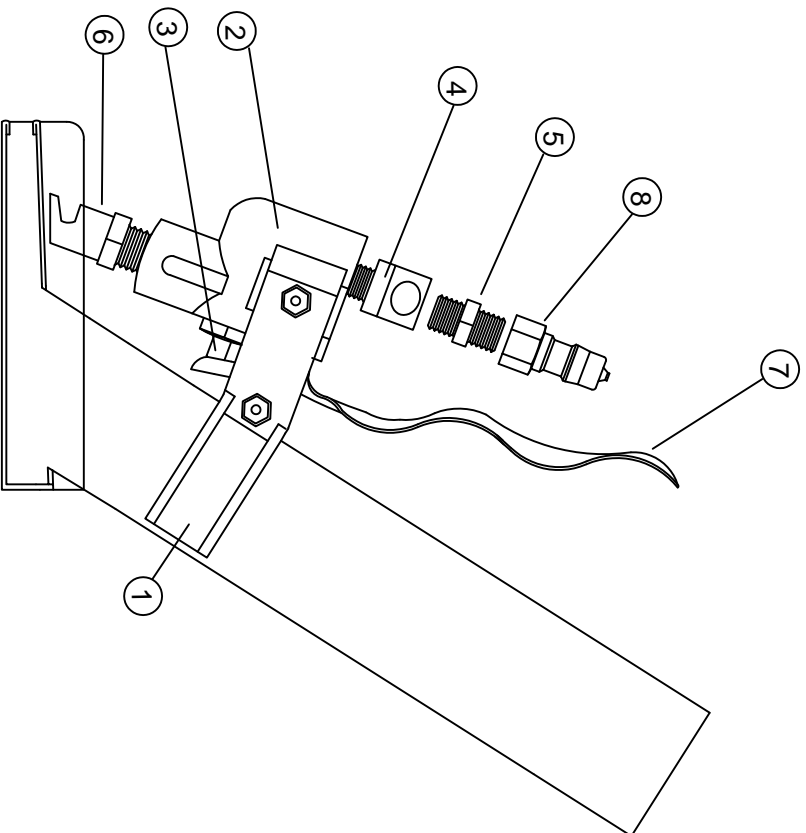

HAND TOOL, 4" LP (OPEN JET)
(255-015)

PART NO.	255-015
DATE	DEC, 14, 2004
VERSION	01

HAND TOOL OPEN JET 4" (255-015)

REF	PART NO.	DESCRIPTION	NOTES:
1	538-210	Valve Hanger	
2	535-050	Valve ASSY	
3	538-005	Valve Repair kit	
4	555-184	45 Deg. Street Elbow	
5	555-272	Hex Nipple, 1/4	
6	563-010	K2 Flood Jet	
7	566-050	Handle Detailer	
8	580-015	Q.C 1/4 Male (close)	