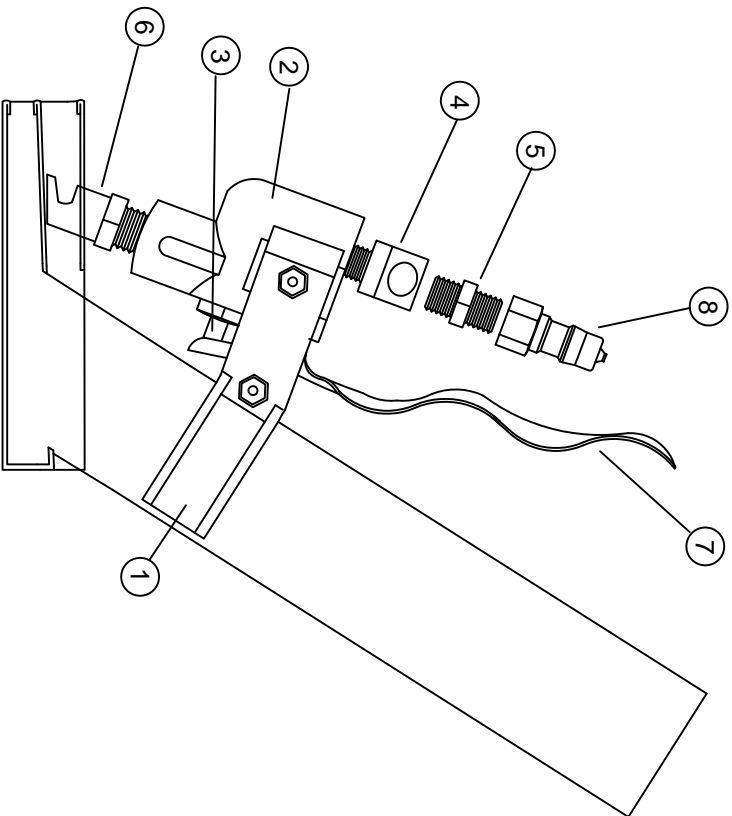

HAND TOOL, 4" LP (CLOSED JET) (255-020)

PART NO.	255-020
DATE	DEC, 14, 2004
VERSION	01

HAND TOOL CLOSE JET 4" (255-020)

REF	PART NO.	DESCRIPTION	NOTES:
1	538-210	Valve Hanger	
2	535-050	Valve ASSY	
3	538-005	Valve Repair kit	
4	555-184	45 Deg. Street Elbow	
5	555-272	Hex Nipple, 1/4	
6	563-010	K2 Flood Jet	
7	566-050	Handle Detailer	
8	580-015	Q.C 1/4 Male (close)	