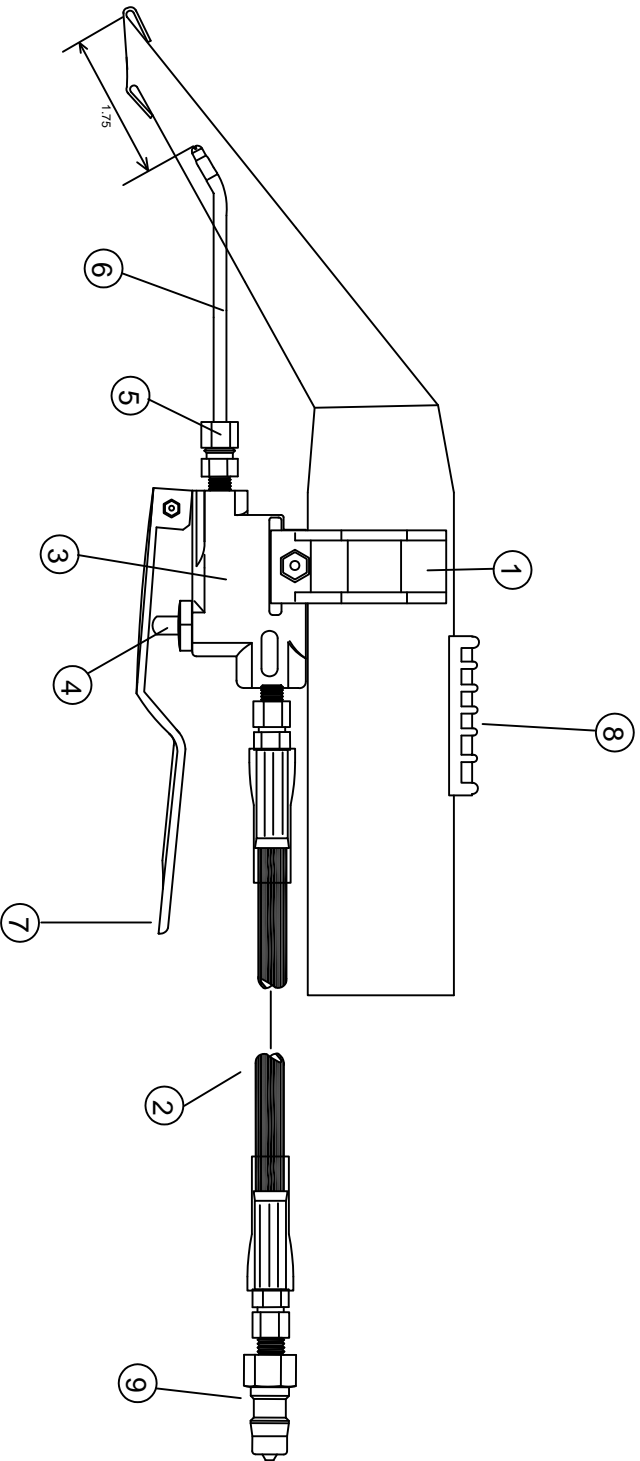

HAND TOOL NO DRIP 4" (255-075)

PART NO.	255-075
DATE	DEC, 14, 2004
VERSION	01

HAND TOOL NO RIP 4" (255-075)

REF	PART NO.	DESCRIPTION	NOTES:
1	538-212	Valve Hanger	
2	255-300	12" Whip Line	
3	535-105	Valve ASSY	
4	538-025	Valve Repair kit	
5	555-106	1/8" x 1/4" Comp Fitting	
6	564-105	Jet Tube ASSY	
7	566-020	Handle Detailer	
8	538-300	Thumb Slide	
9	580-015	Q.C 1/4 Male (close)	