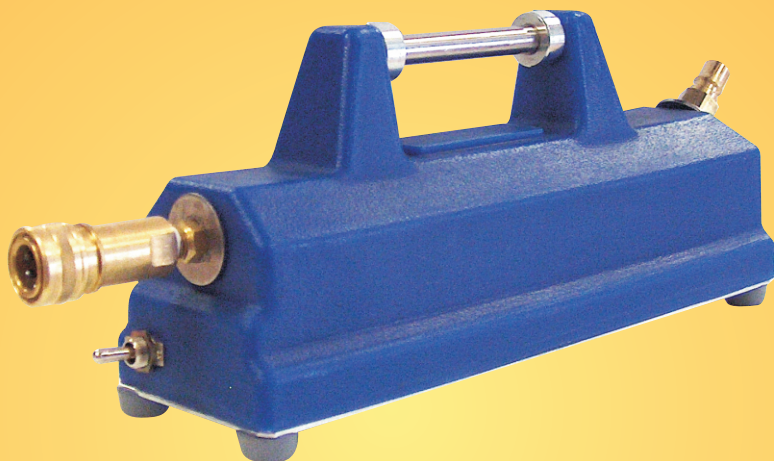

HEATERMATE

**Amazing heat rise - 90 seconds and
get temperatures up to 200°F**

The Heatermate greatly improves the cleaning ability, speed and performance of any portable carpet cleaning extractor.

- Rotomolded Polyethylene Housing
- Aluminium 1850 Watt Heating Core
- Draws 14 Amps
- Single, 15 ft Attached Power Cord
- Convenient Carry Handle