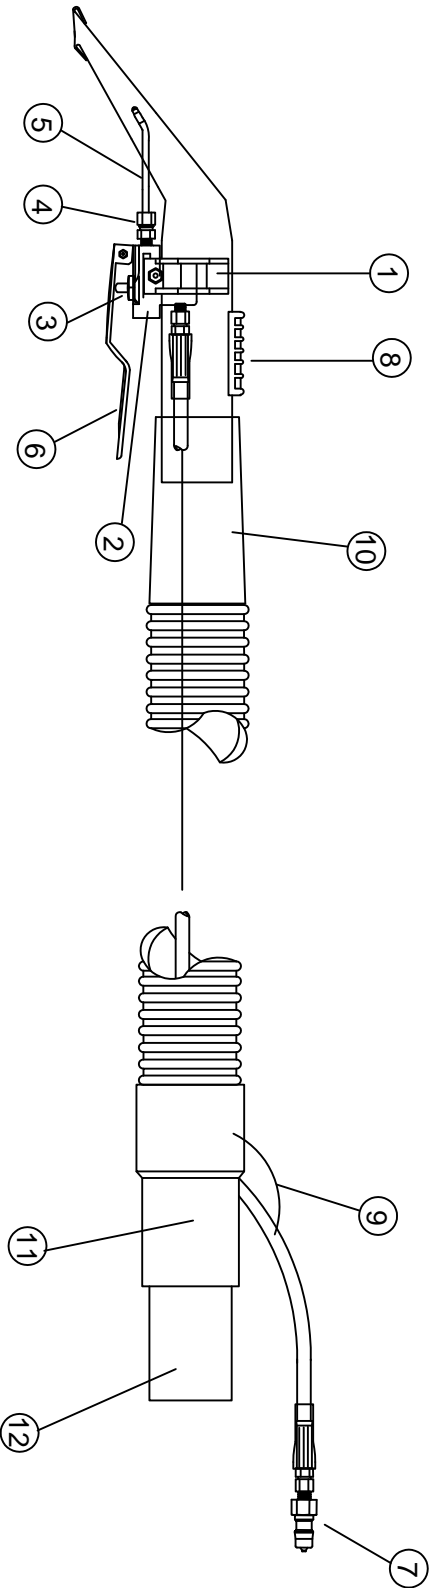

NO DRIP 3" WITH HIDE A HOSE
(255-080)

PART NO.	255-080
DATE	DEC, 14, 2004
VERSION	01

NO DRIP 3" HIDE HOSE (255-080)

REF	PART NO.	DESCRIPTION	NOTES:
1	538-212	Valve Hanger	
2	538-050	Valve ASSY	
3	538-055	Valve Repair kit	
4	555-106	1/8" x 1/4" Comp Fitting	
5	564-115	Jet Tube ASSY	
6	566-020	Handle Detailer	
7	580-015	Q.C 1/4 Male (close)	
8	538-300	Thumb Slide	
9	206-020-08	H/H HP Sol Hose 8' C/W 1-1/4 Vac Cuff	
10	579-031	Vac cuff 1-1/4	
11	579-032	Cuff 1-1/2 H/H	
12	579-033	Joiner End S.S.	