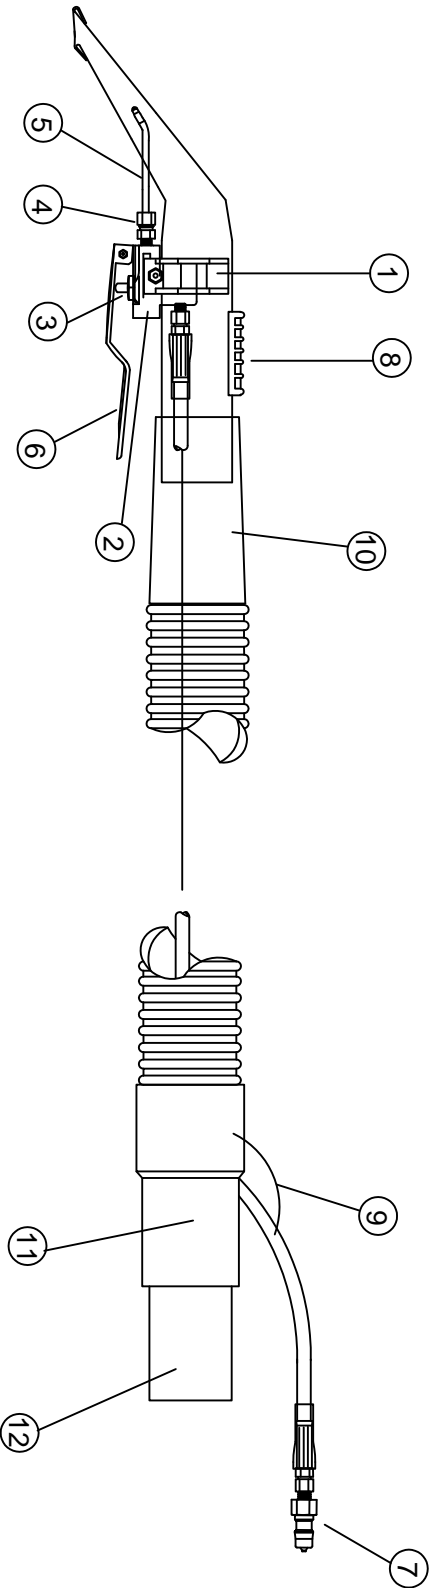

**NO DRIP 4" WITH HIDE A HOSE**  
( 255-085 )

PART NO.	<b>255-085</b>
DATE	DEC, 14, 2004
VERSION	01

## NO DRIP 4" HIDE HOSE (255-085)

REF	PART NO.	DESCRIPTION	NOTES:
1	538-212	Valve Hanger	
2	538-050	Valve ASSY	
3	538-055	Valve Repair kit	
4	555-106	1/8" x 1/4" Comp Fitting	
5	564-115	Jet Tube ASSY	
6	566-020	Handle Detailer	
7	580-015	Q.C 1/4 Male (close)	
8	538-300	Thumb Slide	
9	206-020-08	H/H HP Sol Hose 8' C/W 1-1/4 Vac Cuff	
10	579-031	Vac cuff 1-1/4	
11	579-032	Cuff 1-1/2 H/H	
12	579-033	Joiner End S.S.	