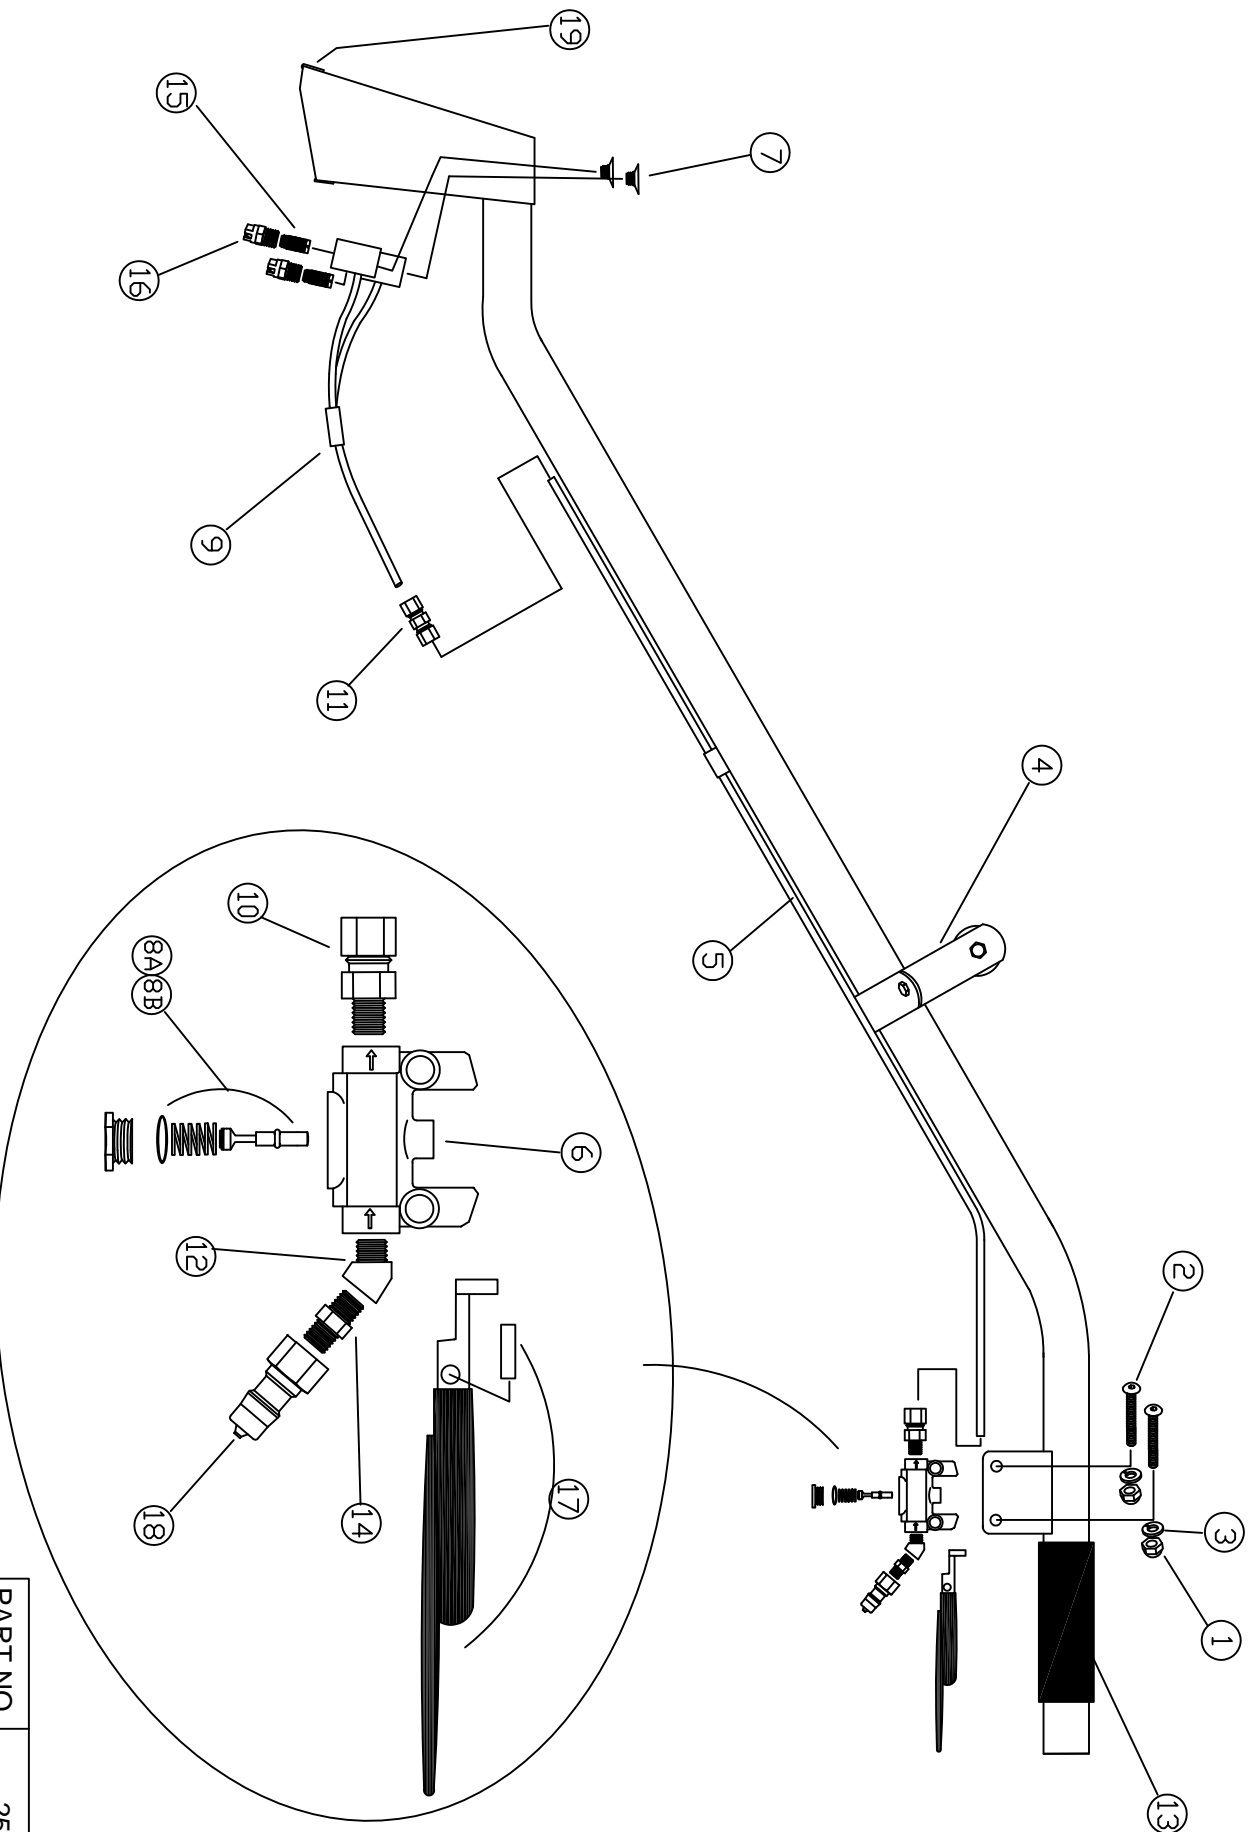

CLEANCO 2 - JET WAND

(250-055)

PART NO.	250-055
DATE	NOV,24,2004
VERSION	01

CLEANCO 2 – JET WAND (250-055)

REF	PART NO.	DESCRIPTION	NOTES:
1	400-210	Acorn nut, 1/4 x 20 Zinc	
2	410-015	MS, 1/4 x 1 3/4 RH Rob Zinc	
3	415-020	LW, 1/4 Zinc	
4	435-030	D Handle	
5	480-200	Tubing, 1/4 O.D S.S	
6	535-020	Valve, Para Plate	
7	538-421	Machine Screw	
8A	539-005	Repair Kit	
8B	539-010	Seal Kit	
9	553-105	Manifold 2 jet	
10	555-108	Comp Fitting 1/4 x 1/4 MPT	
11	555-116	Comp Union Coupling 1/4 x 1/4	
12	555-184	Elbow 45, Street 1/4"	
13	553-200	Vinyl Grip 1 1/2" x 6" Black	
14	555-272	Hex Nipple, 1/4"	
15	560-005	Screen, 1/4" Vee Jet	
16	561-130	Vee jet, 1/4" 110015 S.S	
17	566-032	Trigger, Paraplate	
18	580-015	Q.C 1/4" Male (Closed)	
19	552-025	Wand Glides	