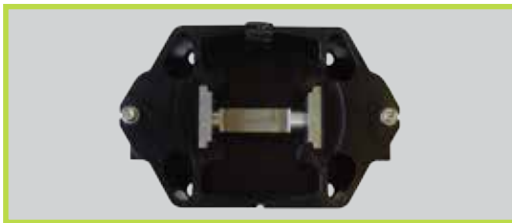

512-605 Pumpteck 1000 PSI Pump (E1200)

- 512-615 Kit A Plunger & Seals
- 512-620 Kit B Vavles & O Rings
- 512-625 Kit C Cam & Bearing