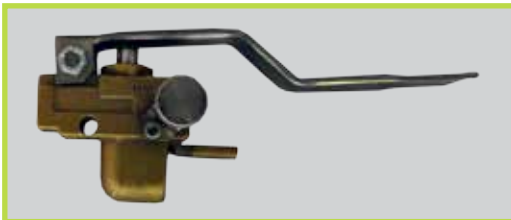

535-090 Valve, Flo Control

- 538-055 Kit Repair, Hide-a-Hose

538-050 Valve, Hide a Hose