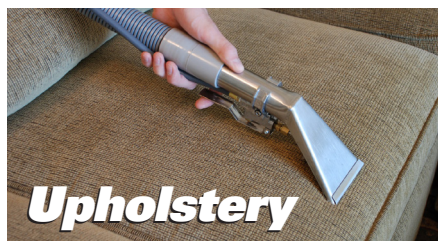

## **DO MORE!** **THAN JUST CARPET CLEANING**

LET US HELP YOU GET STARTED  
WITH OUR **ALL NEW SLX 47**  
**SLIDE IN TRUCKMOUNT**

**Expand your Services,  
Expand your Business!**

- Kubota WG 972 liquid cooled gasoline engine
- Roots 47 DSL Whispair positive displacement vacuum blower, vacuum at 13Hg flows up to 455 CFM
- 3CP Cat pump with hi temp seals producing up to 2000 PSI complete with clutch activation
- Stainless steel tubular frame construction
- Ceramic coated multi-stage heating system delivering consistent heat
- 'Hospital grade' silencing system
- Color coded front quick disconnects to easily identify hot, warm and cold outlets
- Front mounted components for easier operation and maintenance
- Pre-wired AUX and APO switch
- 90 gallon powder coated marine grade aluminum waste tank