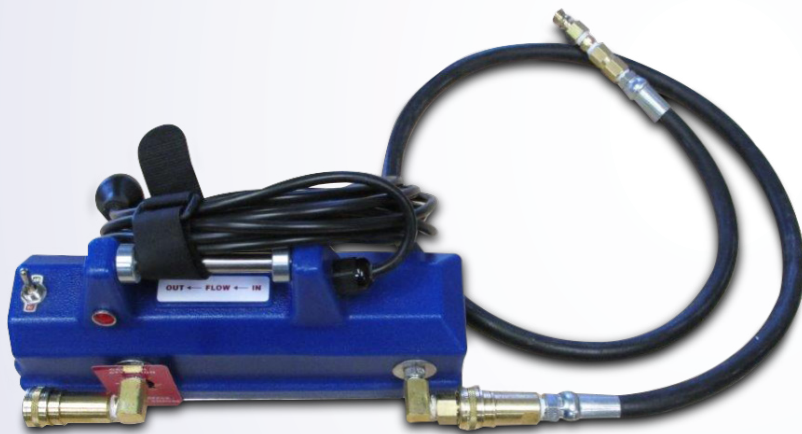

# HEATERMATE

**Amazing heat rise - 90 seconds and  
get temperatures up to 200°F\***

- ▶ *Rotomolded Polyethylene Housing*
- ▶ *Aluminium 1850 Watt Heating Core*
- ▶ *14 Amps*
- ▶ *Single, 15 ft Power Cord*
- ▶ *Convenient Carry Handle*

*\* Minimum 100 psi required to operate*

The External Heatermate greatly improves the cleaning ability, speed and performance of any portable carpet cleaning extractor!

Simply connect the supplied solution hose from the machine to the External Heatermate and your solution hose from the heatermate to your wand and you're ready to clean.